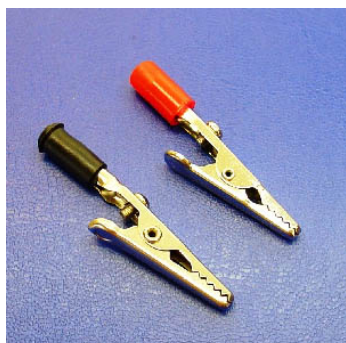

Booster Cables

Booster cables with fully insulated clips

Number	length	mm2	Clips fitted	Colour Clips	Application
BBC16F	3.0 M	16.0	FBC100	Black/Red	Petrol engines, max. 2500 cc
BBC25F	3.5 M	25.0	FBC200	Black/Red	Petrol engines, max. 5500 cc
BBC35F	5.0 M	35.0	FBC600	Black/Red	Petrol- and Diesel engines all types; 600 Amp. clips
BBC3535FF	3.5 M	35.0	FBC600	Black/Red	Petrol- and Diesel engines all types; 600 Amp. clips
BBC5050FF	5.0 M	50.0	FBC600	Black/Red	Petrol- and Diesel engines all types; 600 Amp. clips
BBC5075F	7.5 M	50.0	FBC600	Black/Red	Petrol- and Diesel engines all types; 600 Amp. clips

Battery Clips

Non-Insulated Battery Clips

Number	Amp.	Colour	Length mm	Remark
BBC 40	40	Black/Red	80	
BBC 60	60	Black/Red	110	
BBC100	100	Black/Red	140	
BBC120	120	Black/Red	180	
BBC150	150	Black/Red	180	
BBC180	180	Black/Red	170	
BBC200	200	Black/Red	180	
BBC300	300	Black/Red	175	Braided Bridge Copper plated
BBC400	400	Black/Red	200	Braided Bridge Copper plated

Non-Insulated Battery Clips 500A

Number	Length mm	Colour	Amp
BBC500	210	Black/Red	500

Battery Clips

Fully Insulated Battery Clips

	Number	Amp.	Colour	Lenght mm	Remark
	FBC40	40	B/R	80	
	FBC80	80	B/R	120	
	FBC100	100	B/R	160	
	FBC200	200	B/R	160	
	FBC600	600	B/R	160	Braided bridge
	FBC750	750	B/R	180	
	FBC1000	1000	B/R	170	Braided bridge

	Number	Amp.	Colour	Lenght mm	Remark
	FABC250	250	B/R	160	
	FABC500	500	B/R	189	
	FABC800	800	B/R	215	

	Number	Amp.	Colour	Lenght mm	Remark
	ABC1000	900	B/R	160	Braided bridge

Crocodile Clips

CBC5 is available in Black and Red